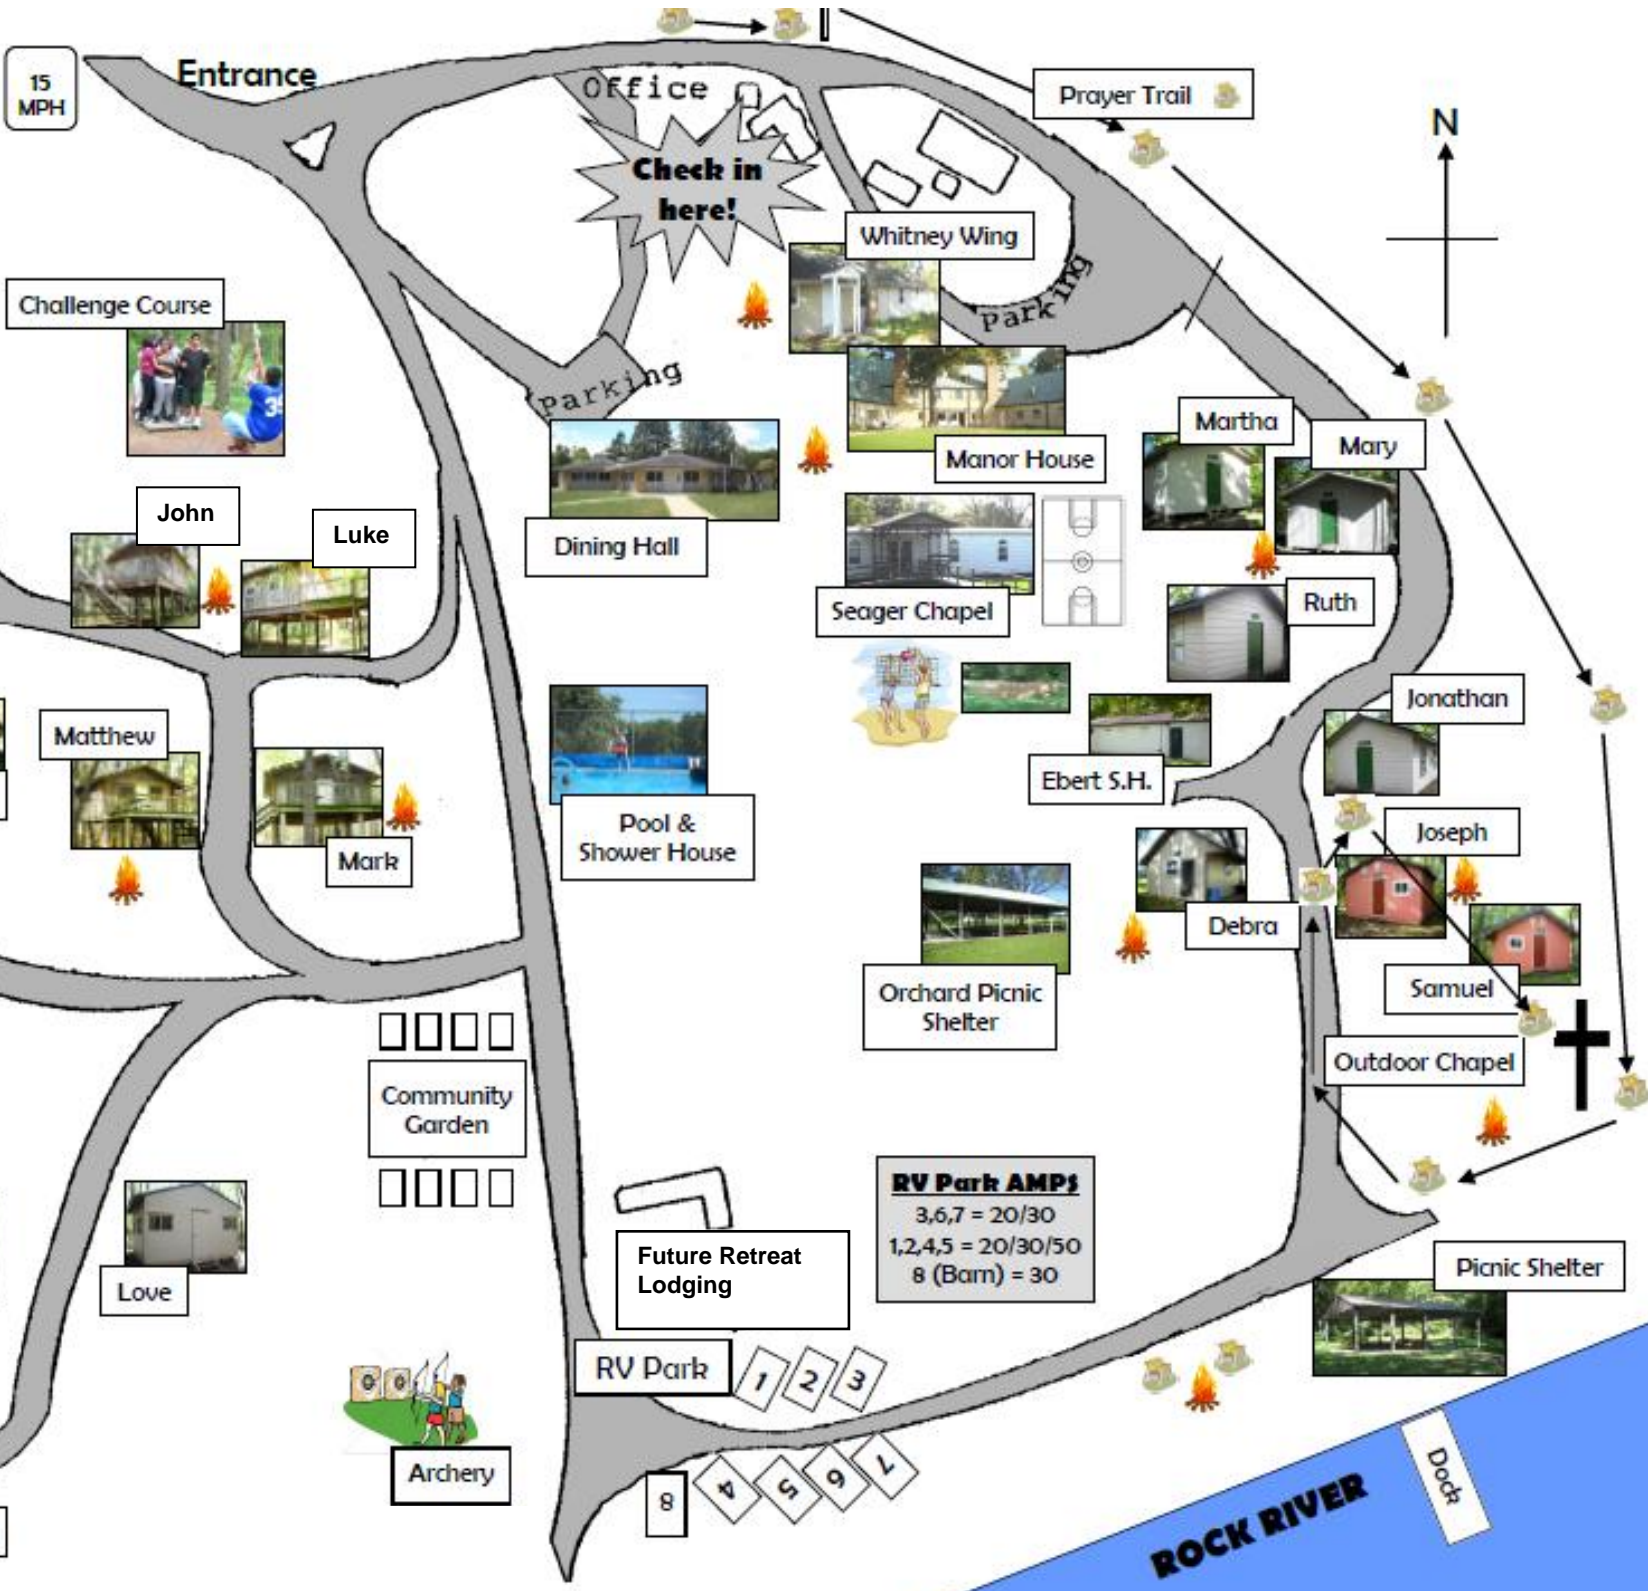

Reynoldswood Christian Camp & Retreat Center
 621 Reynoldswood Rd
 Dixon IL 61021
 815.284.6979
 www.reynoldswood.org

RV Park AMPs
 3,6,7 = 20/30
 1,2,4,5 = 20/30/50
 8 (Barn) = 30

Future Retreat Lodging

Community Garden

ROCK RIVER
 Dock